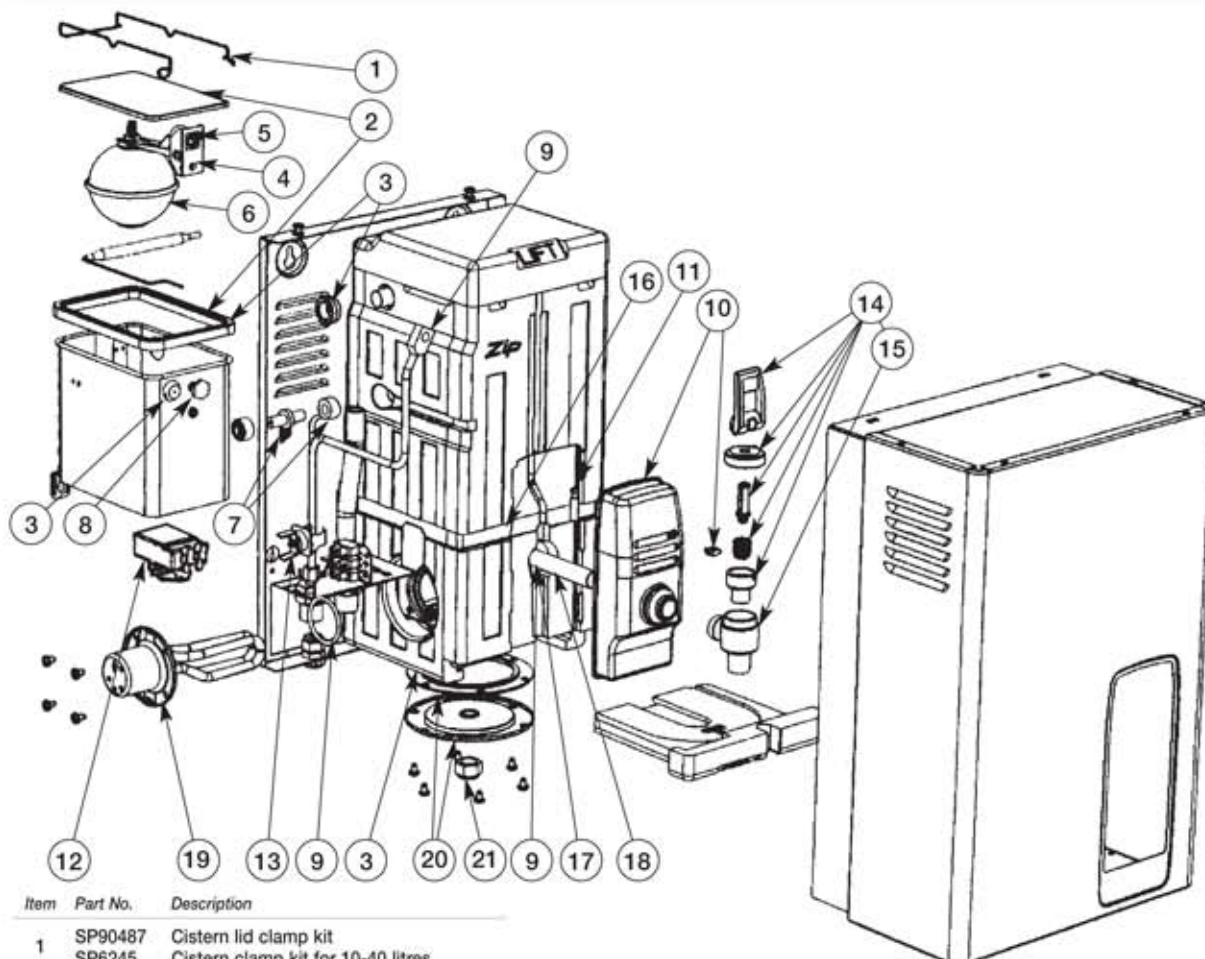

Zip® Instant Boiling Water

Zip Hydroboil Models HS001 - HS040

Item	Part No.	Description
1	SP90487	Cistern lid clamp kit
	SP6245	Cistern clamp kit for 10-40 litres
2	SP90488	Cistern lid & gasket kit
	SP90120	Cistern lid gasket kit for 10-40 litres
3	SP90490	Gasket kit
4	SP90083	Float valve kit, with float
5	SP90069	Jumper valve kit, with seals
6	SP90102	Cistern float kit, with nut & screw
7	SP90493	Transfer tube kit-1.5kW
	SP90494	Transfer tube kit-2.4kW
	SP90531	Transfer tube kit-3kW
8	SP90495	Banjo screw
9	SP90496	O-ring kit
10	SP90517	Fascia & lens kit
11	SP90110	Fascia light kit
12	SP90081	Thermostat kit 1.5-25 litres
13	SP1614T	Overload kit 10-40 litres
	SP90127	Overload kit, other HS models
14	SP90501	Tap top kit
15	SP90502	Tap assembly complete
16	SP90503	Strap & key kit-1.5 & 3 litres
	SP90504	Strap & key kit-5 & 7.5 litres

Item	Part No.	Description
17	SP90505	Tap nut kit
18	SP90506	Tap extension
19	SP80563	Element kit, 1.5kW/110v 1.5 & 3 litres
	SP90485	Element kit, 1.5kW/240v 1.5 & 3 litres
	SP90486	Element kit, 2.4kW/240v 5 & 7 litres
	SP90530	Element kit, 3.0kW/240v 10-40 litres
20	SP90491	Cleaning hole cover kit
21	SP90492	Drain cap & seal kit
	SP90522	Cistern jet nozzle kit
22	SP90132	Hot tank lid & gaskets for 5 & 7.5 litres
	SP90131	Hot tank lid & gaskets 1.5 & 3.0 litres
	SP90130	Lid clips
	SP3947A	Thermostat kit-40 litres
	SP81230	Flow restrictor
	SP6590	Contactor-40 litres
	SP88296	Cistern tank 1.5-7.5 litres
	SP88318	Cistern tank 10-40 litres