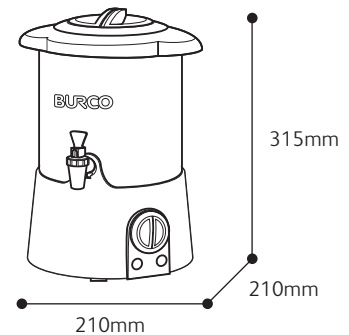

The Baby Burco boiler series is designed for commercial or domestic use and comes in 8 litre (C8T) and 2.5 litre (C2T) capacities.

For enhanced safety they are constructed with a stylish twin wall cooler touch body.

The 8 litre (C8T) gives around 50 cups of hot water and the smaller 2.5 litre (C2T) gives around 15 cups.

For additional safety the moulded top features a twist lock lid with integral steam vent and handles. There is a manual reset boil dry safety cut out and non-drip dual action dispensing tap. Efficient fully variable thermostatic control comes as standard and the concealed element with stainless steel body ensures ease of cleaning or de-scaling.

Fully safety and EMC tested, CE marked and comes with a full 12 month commercial guarantee.

C2T

C8T

Model	Capacity in litres	kW rating	Heating time in mins	Cup capacity	Carry handles	Water level indicator	Height mm	Width mm	Depth mm
C2T	2.5	2	7	15	•		315	210	210
C8T	8	2	20	50	•		530	210	210