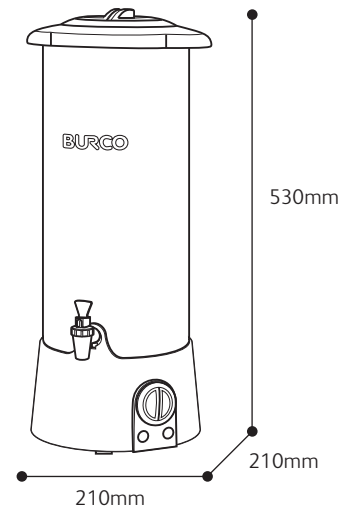

The Baby Burco boiler series is designed for commercial or domestic use and comes in 8 litre (C8T) and 2.5 litre (C2T) capacities.

For enhanced safety they are constructed with a stylish twin wall cooler touch body.

The 8 litre (C8T) gives around 50 cups of hot water and the smaller 2.5 litre (C2T) gives around 15 cups.

For additional safety the moulded top features a twist lock lid with integral steam vent and handles. There is a manual reset boil dry safety cut out and non-drip dual action dispensing tap. Efficient fully variable thermostatic control comes as standard and the concealed element with stainless steel body ensures ease of cleaning or de-scaling.

Fully safety and EMC tested, CE marked and comes with a full 12 month commercial guarantee.

C2T

C8T

Model	Capacity in litres	kW rating	Heating time in mins	Cup capacity	Carry handles	Water level indicator	Height mm	Width mm	Depth mm
C2T	2.5	2	7	15	•		315	210	210
C8T	8	2	20	50	•		530	210	210